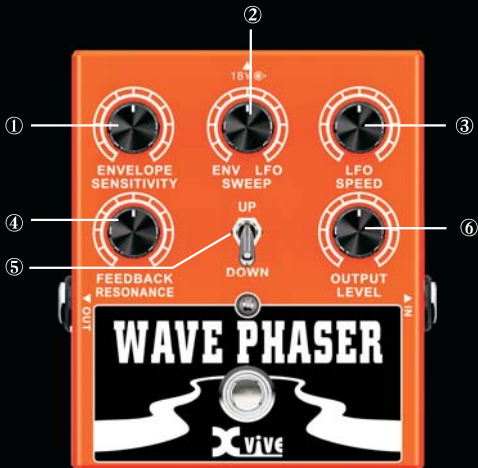

Engineered for Musicians

WAVE PHASER

SPECIFICATIONS

Housing Dimensions	4-3/4"x2-3/4"x1-9/32"
Weight	0.35kg
Housing Material	Aluminum
Bypass	True-Hard-Wire
Current Draw	50mA
Power supply	18 volts DC
Input	1/4" monaural jack (impedance: 10M ohms)
Output	1/4" monaural jack (impedance: 1K ohms)